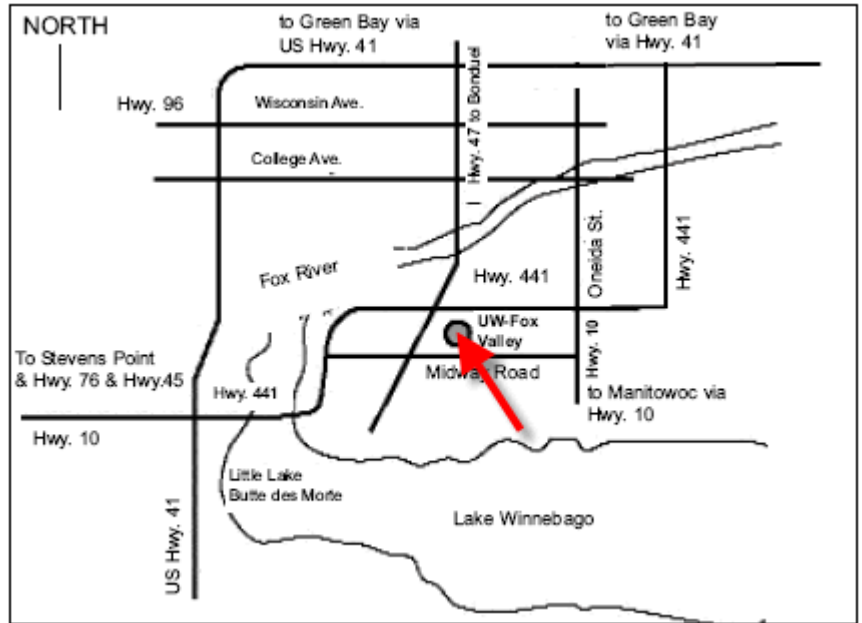

DIRECTIONS

- WI-441 to Oneida Street (Hwy. 10) Exit. Turn (south) onto Oneida Street.
- If you are coming from Appleton on Hwy 10-Oneida St continue under 441 intersection.
- Continue south on Oneida Street for 0.2 miles to the intersection of Oneida and Midway Road.
- Turn right (west) on Midway Road and proceed 0.3 miles to University Drive.

Turn right on University Drive and proceed to the campus parking lot entrance.

The UW Fox Valley Communications Arts Center is past the Barlow Planetarium....look for our signs for entrance.

DIRECTIONS

- WI-441 to Oneida Street (Hwy. 10) Exit. Turn (south) onto Oneida Street.
- If you are coming from Appleton on Hwy 10-Oneida St continue under 441 intersection.
- Continue south on Oneida Street for 0.2 miles to the intersection of Oneida and Midway Road.
- Turn right (west) on Midway Road and proceed 0.3 miles to University Drive.

Turn right on University Drive and proceed to the campus parking lot entrance.

The UW Fox Valley Communications Arts Center is past the Barlow Planetarium....look for our signs for entrance.